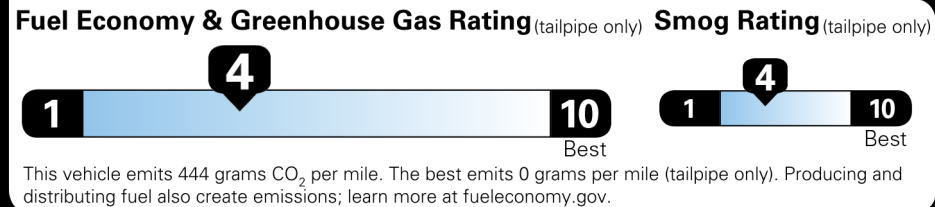

For Full Product Details: Please Visit Toyota.com/Tundra
Full Tank of Gas

BASE MANUFACTURER'S SUGGESTED RETAIL PRICE $48,510.00

OPTIONAL EQUIPMENT

FE	50 State Emissions	
ME	SR5 Painted BSM Mirror	60.00
SX	SX Package - Includes black fabric-trimmed seats, black 20-inch alloy wheels, color-keyed door handles, black overfenders, and SX bed-side decal	1,430.00
SZ	SR5 Convenience Package - Includes Blind Spot Monitor (BSM), Front and Rear Parking Assist with Automatic Braking	1,065.00
6L	Illuminated Front Emblem	330.00
3D	Black Front Bumper Letters	99.00
2T	All Weather Floor Liners	199.00
T7	Tailgate Insert - Black	89.00
R8	Dual-Step Running Board - Black	655.00
E6	Exhaust Tip - Black Chrome	132.00

Created: 2026-05-29 10:23:48 (UTC)

EPA DOT Fuel Economy and Environment

Gasoline Vehicle

Fuel Economy
20 MPG Std Pickups range from 12 to 87 MPG. The best vehicle rates 146 MPGe.
18 23
combined city/hwy city highway
5.0 gallons per 100 miles

You spend $4,000 more in fuel costs over 5 years compared to the average new vehicle.

Annual fuel cost $2,500

Actual results will vary for many reasons, including driving conditions and how you drive and maintain your vehicle. The average new vehicle gets 29 MPG and costs $8,500 to fuel over 5 years. Cost estimates are based on 15,000 miles per year at $3.30 per gallon. MPGe is miles per gasoline gallon equivalent. Vehicle emissions are a significant cause of climate change and smog.

fueleconomy.gov
Calculate personalized estimates and compare vehicles

MANUFACTURER'S SUGGESTED RETAIL PRICE[†]	$52,569.00
DELIVERY, PROCESSING AND HANDLING FEE	2,195.00
TOTAL SUGGESTED RETAIL PRICE	$54,764.00

[†]Manufacturer's suggested retail price excludes delivery processing and handling fees, license and title fees, applicable federal, state and local taxes, and dealer and distributor options and accessories.

Delivered by Truck to: 04095
TOYOTA OF POWAY
13631 POWAY ROAD
POWAY CA92064

TML1E1N2S0F0W0